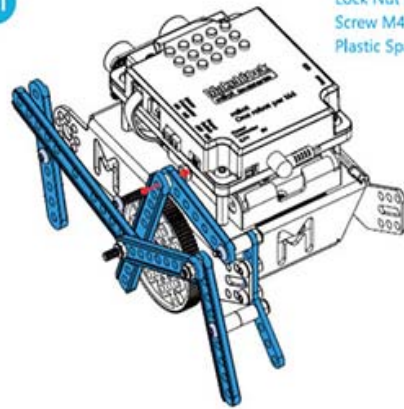

The mBot six-legged robot makes mBot more vivacious and enjoyable.

Description

What is mBot six-legged robot?

mBot six-legged robot is a 3-in-1 expansion pack based on mBot.

You can construct "Beetle", "Mantis" and "Crazy Frog" with mBot and the parts inside the pack.

nobody can stop it.

Example:

Assembling Step of the Six-Legged Robot

6

Beam0412-108 x1

8

Beam0412-076 x1
 Lock Nut M4 x1
 Screw M4*14 x1
 Plastic Spacer 4*7*3mm x1

9

Note:
 The self-drilling screw here is the same as the one in the original mBot.

11

Lock Nut M4 x1
 Screw M4*14 x1
 Plastic Spacer 4*7*3mm x1

10

Screw M4x35 x1
 Lock Nut M4 x1
 Plastic Spacer 4*7*10mm x2

12