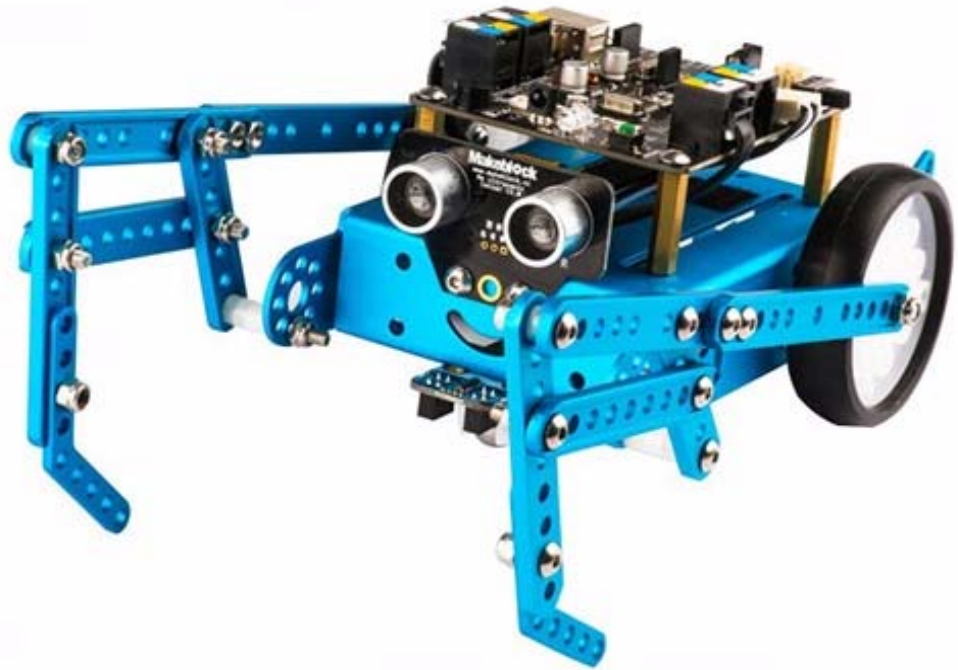

mBot Add-on Pack - Six-legged Robot

SKU 114090001

mBot six-legged robot is a 3-in-1 expansion pack based on mBot.

You can construct "Beetle", "Mantis" and "Crazy Frog" with mBot and the parts inside the pack.

The mBot six-legged robot makes mBot more vivacious and enjoyable.

Description

What is mBot six-legged robot?

mBot six-legged robot is a 3-in-1 expansion pack based on mBot.

You can construct "Beetle", "Mantis" and "Crazy Frog" with mBot and the parts inside the pack.

The mBot six-legged robot makes mBot more vivacious and enjoyable. Let's get your six-legged robot move!

Shape one: Beetle

A six-legged beetle that moves quickly.

It turns around and attacks the enemy promptly!

Note:
 The self-drilling screw here is the same as the one in the original mBot.

11

Lock Nut M4 x1
 Screw M4*14 x1
 Plastic Spacer 4*7*3mm x1

10

Screw M4x35 x1
 Lock Nut M4 x1
 Plastic Spacer 4*7*10mm x2

12