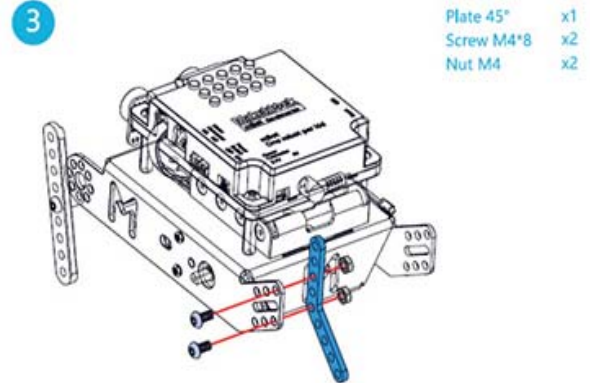

nobody can stop it.

Example:

Assembling Step of the Six-Legged Robot

6

Beam0412-108 x1

8

Beam0412-076 x1
 Lock Nut M4 x1
 Screw M4*14 x1
 Plastic Spacer 4*7*3mm x1

9

Note:
 The self-drilling screw here is the same as the one in the original mBot.

11

Lock Nut M4 x1
 Screw M4*14 x1
 Plastic Spacer 4*7*3mm x1

10

Screw M4x35 x1
 Lock Nut M4 x1
 Plastic Spacer 4*7*10mm x2

12