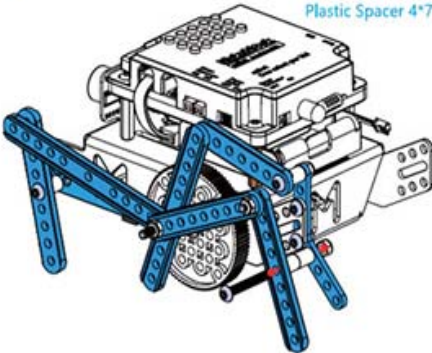

Note:
 The self-drilling screw here is the same as the one in the original mBot.

11

Lock Nut M4 x1
 Screw M4*14 x1
 Plastic Spacer 4*7*3mm x1

10

Screw M4x35 x1
 Lock Nut M4 x1
 Plastic Spacer 4*7*10mm x2

12

Lock Nut M4 x1
 Screw M4*14 x1
 Plastic Spacer 4*7*3mm x1

Use the same method to build the other part on mBot. Let's continue to build the six-legged robot!

Specifications

Model	mBot six-legged robot
Type	Expansion pack
Weight	255g (8.99oz)
Outer packing size (length×width×height)	100×60×150mm