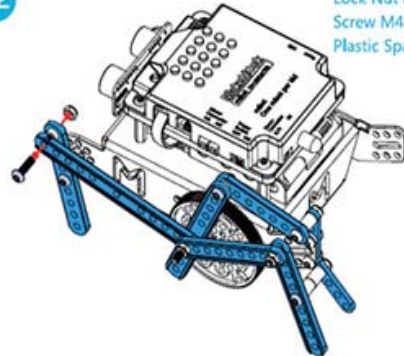

The mBot six-legged robot makes mBot more vivacious and enjoyable.

Description

What is mBot six-legged robot?

mBot six-legged robot is a 3-in-1 expansion pack based on mBot.

You can construct "Beetle", "Mantis" and "Crazy Frog" with mBot and the parts inside the pack.

Note:
 The self-drilling screw here is the same as the one in the original mBot.

11

Lock Nut M4 x1
 Screw M4*14 x1
 Plastic Spacer 4*7*3mm x1

10

Screw M4x35 x1
 Lock Nut M4 x1
 Plastic Spacer 4*7*10mm x2

12

Lock Nut M4 x1
 Screw M4*14 x1
 Plastic Spacer 4*7*3mm x1

Use the same method to build the other part on mBot. Let's continue to build the six-legged robot!

Specifications

Model	mBot six-legged robot
Type	Expansion pack
Weight	255g (8.99oz)
Outer packing size (length×width×height)	100×60×150mm