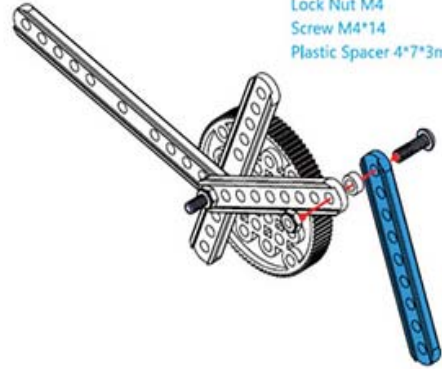

nobody can stop it.

Example:

Assembling Step of the Six-Legged Robot

6

Beam0412-108 x1

8

Beam0412-076 x1
 Lock Nut M4 x1
 Screw M4*14 x1
 Plastic Spacer 4*7*3mm x1

9

Note:
 The self-drilling screw here is the same as the one in the original mBot.

11

Lock Nut M4 x1
 Screw M4*14 x1
 Plastic Spacer 4*7*3mm x1

10

Screw M4x35 x1
 Lock Nut M4 x1
 Plastic Spacer 4*7*10mm x2

12

Lock Nut M4 x1
 Screw M4*14 x1
 Plastic Spacer 4*7*3mm x1

Use the same method to build the other part on mBot. Let's continue to build the six-legged robot!

Specifications

Model	mBot six-legged robot
Type	Expansion pack
Weight	255g (8.99oz)
Outer packing size (length×width×height)	100×60×150mm