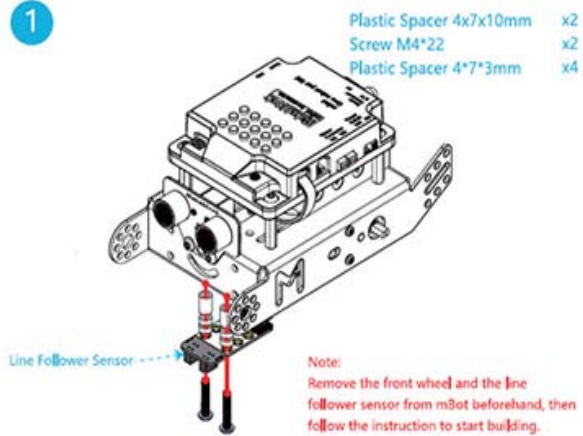

Example:

Assembling Step of the Six-Legged Robot