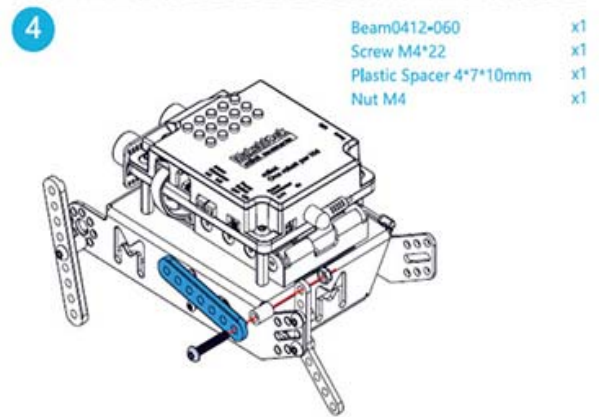

nobody can stop it.

Example:

Assembling Step of the Six-Legged Robot

6

Beam0412-108 x1

8

Beam0412-076 x1
 Lock Nut M4 x1
 Screw M4*14 x1
 Plastic Spacer 4*7*3mm x1

9

Note:
 The self-drilling screw here is the same as the one in the original mBot.

11

Lock Nut M4 x1
 Screw M4*14 x1
 Plastic Spacer 4*7*3mm x1

10

Screw M4x35 x1
 Lock Nut M4 x1
 Plastic Spacer 4*7*10mm x2

12