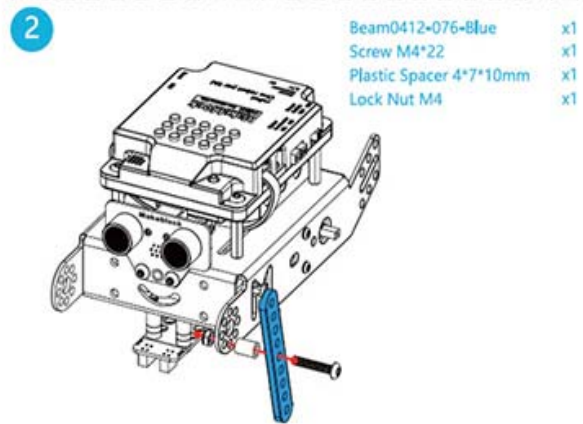

nobody can stop it.

Example:

Assembling Step of the Six-Legged Robot

6

Beam0412-108 x1

8

Beam0412-076 x1
 Lock Nut M4 x1
 Screw M4*14 x1
 Plastic Spacer 4*7*3mm x1

9

Note:
 The self-drilling screw here is the same as the one in the original mBot.

11

Lock Nut M4 x1
 Screw M4*14 x1
 Plastic Spacer 4*7*3mm x1

10

Screw M4x35 x1
 Lock Nut M4 x1
 Plastic Spacer 4*7*10mm x2

12