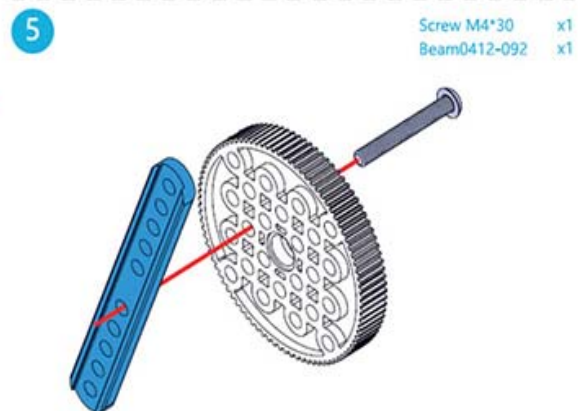

Example:

Assembling Step of the Six-Legged Robot